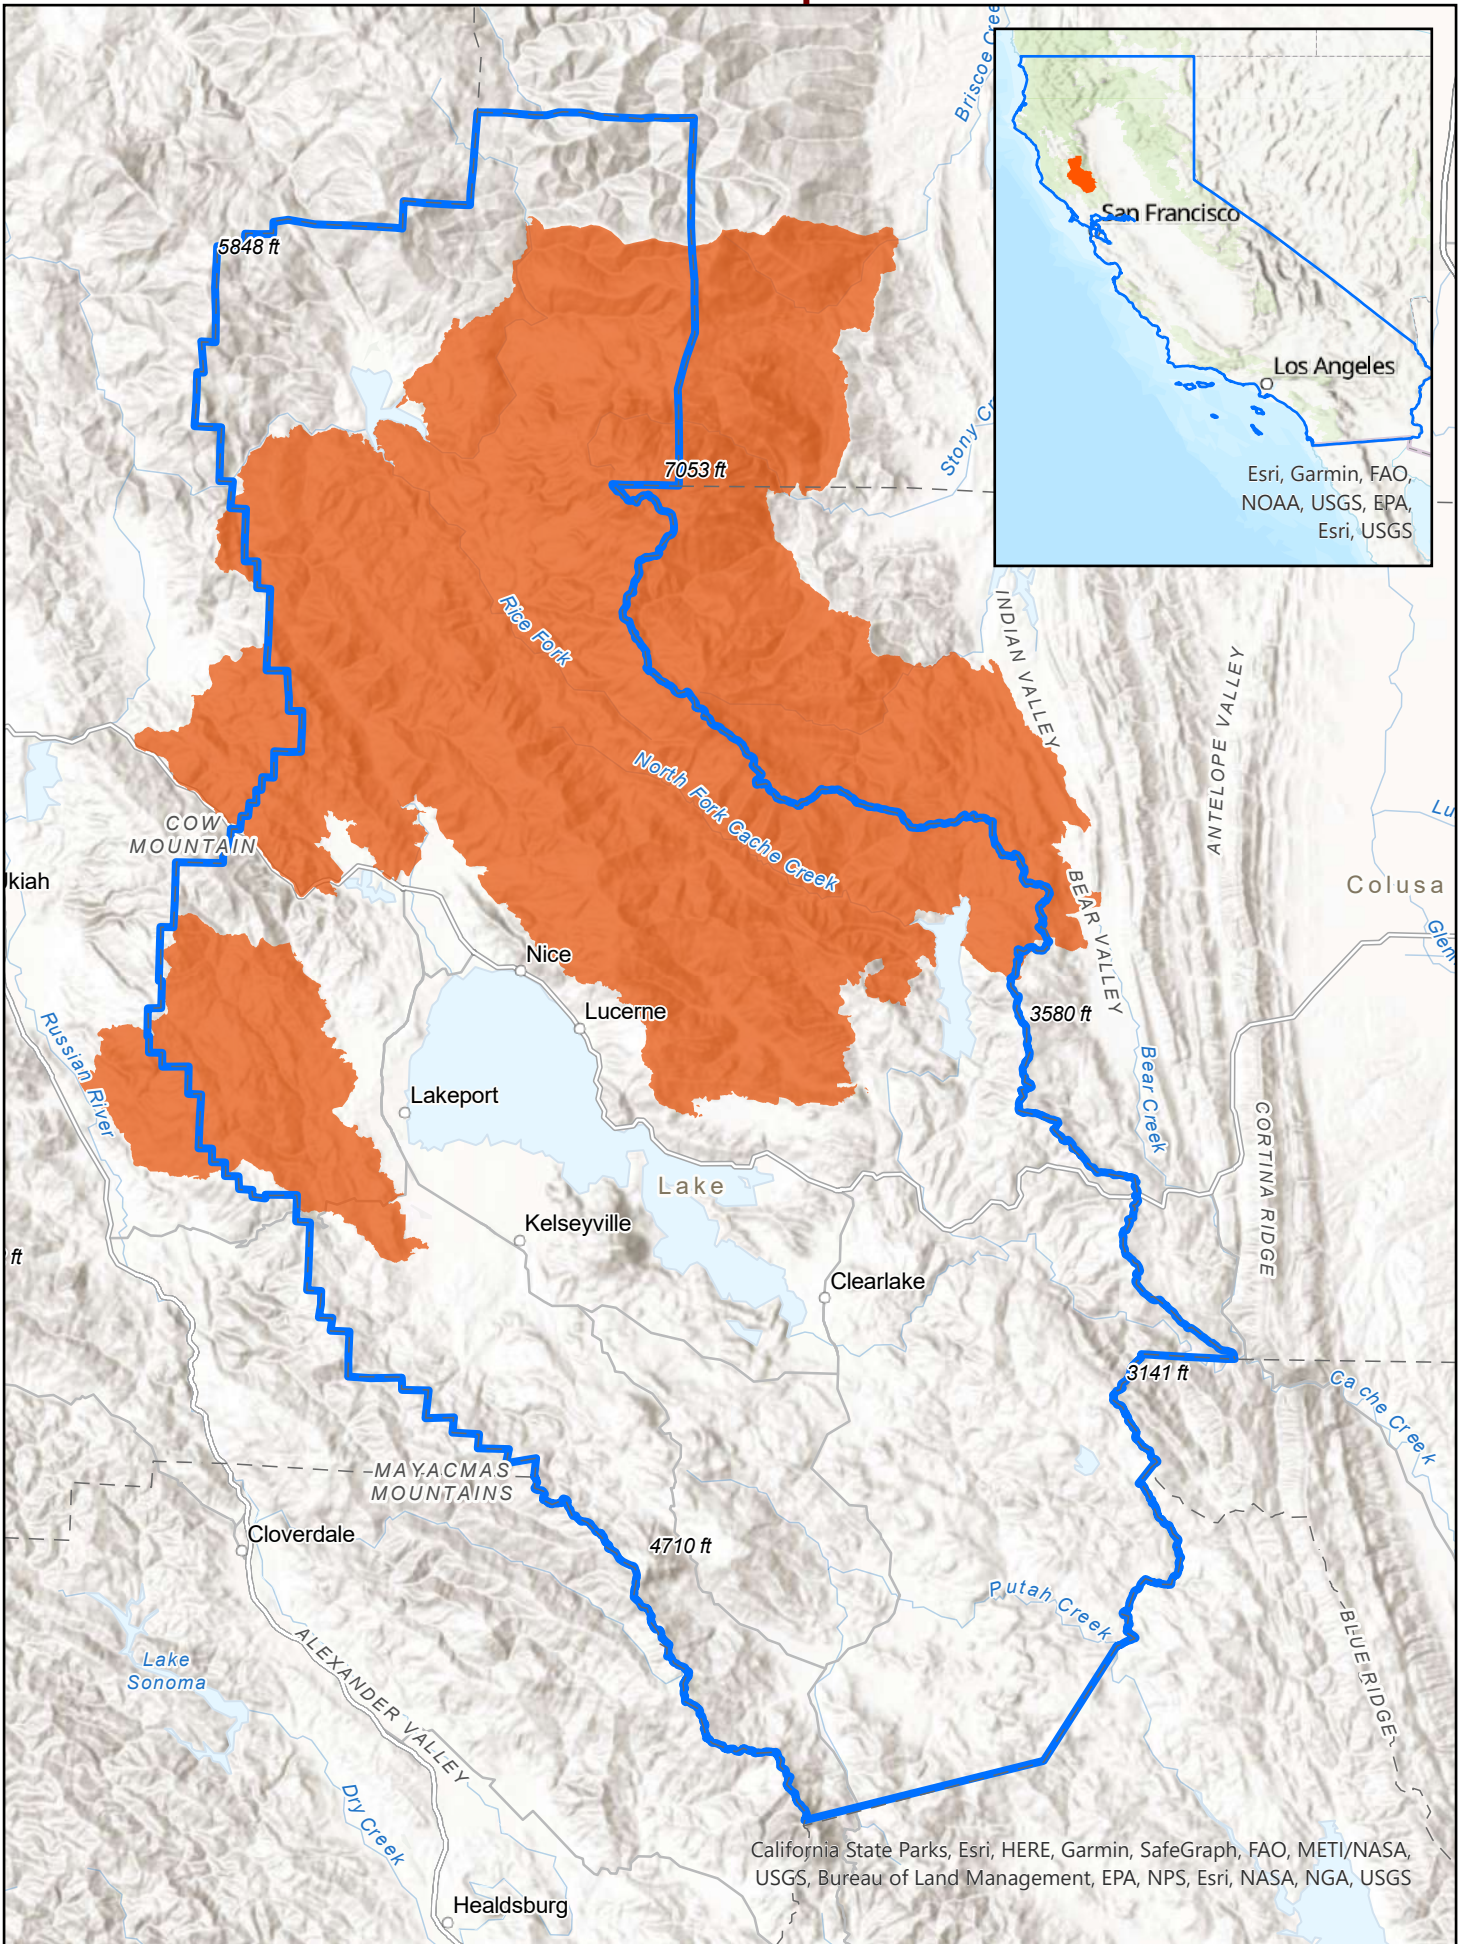

Mendocino Complex - 2016