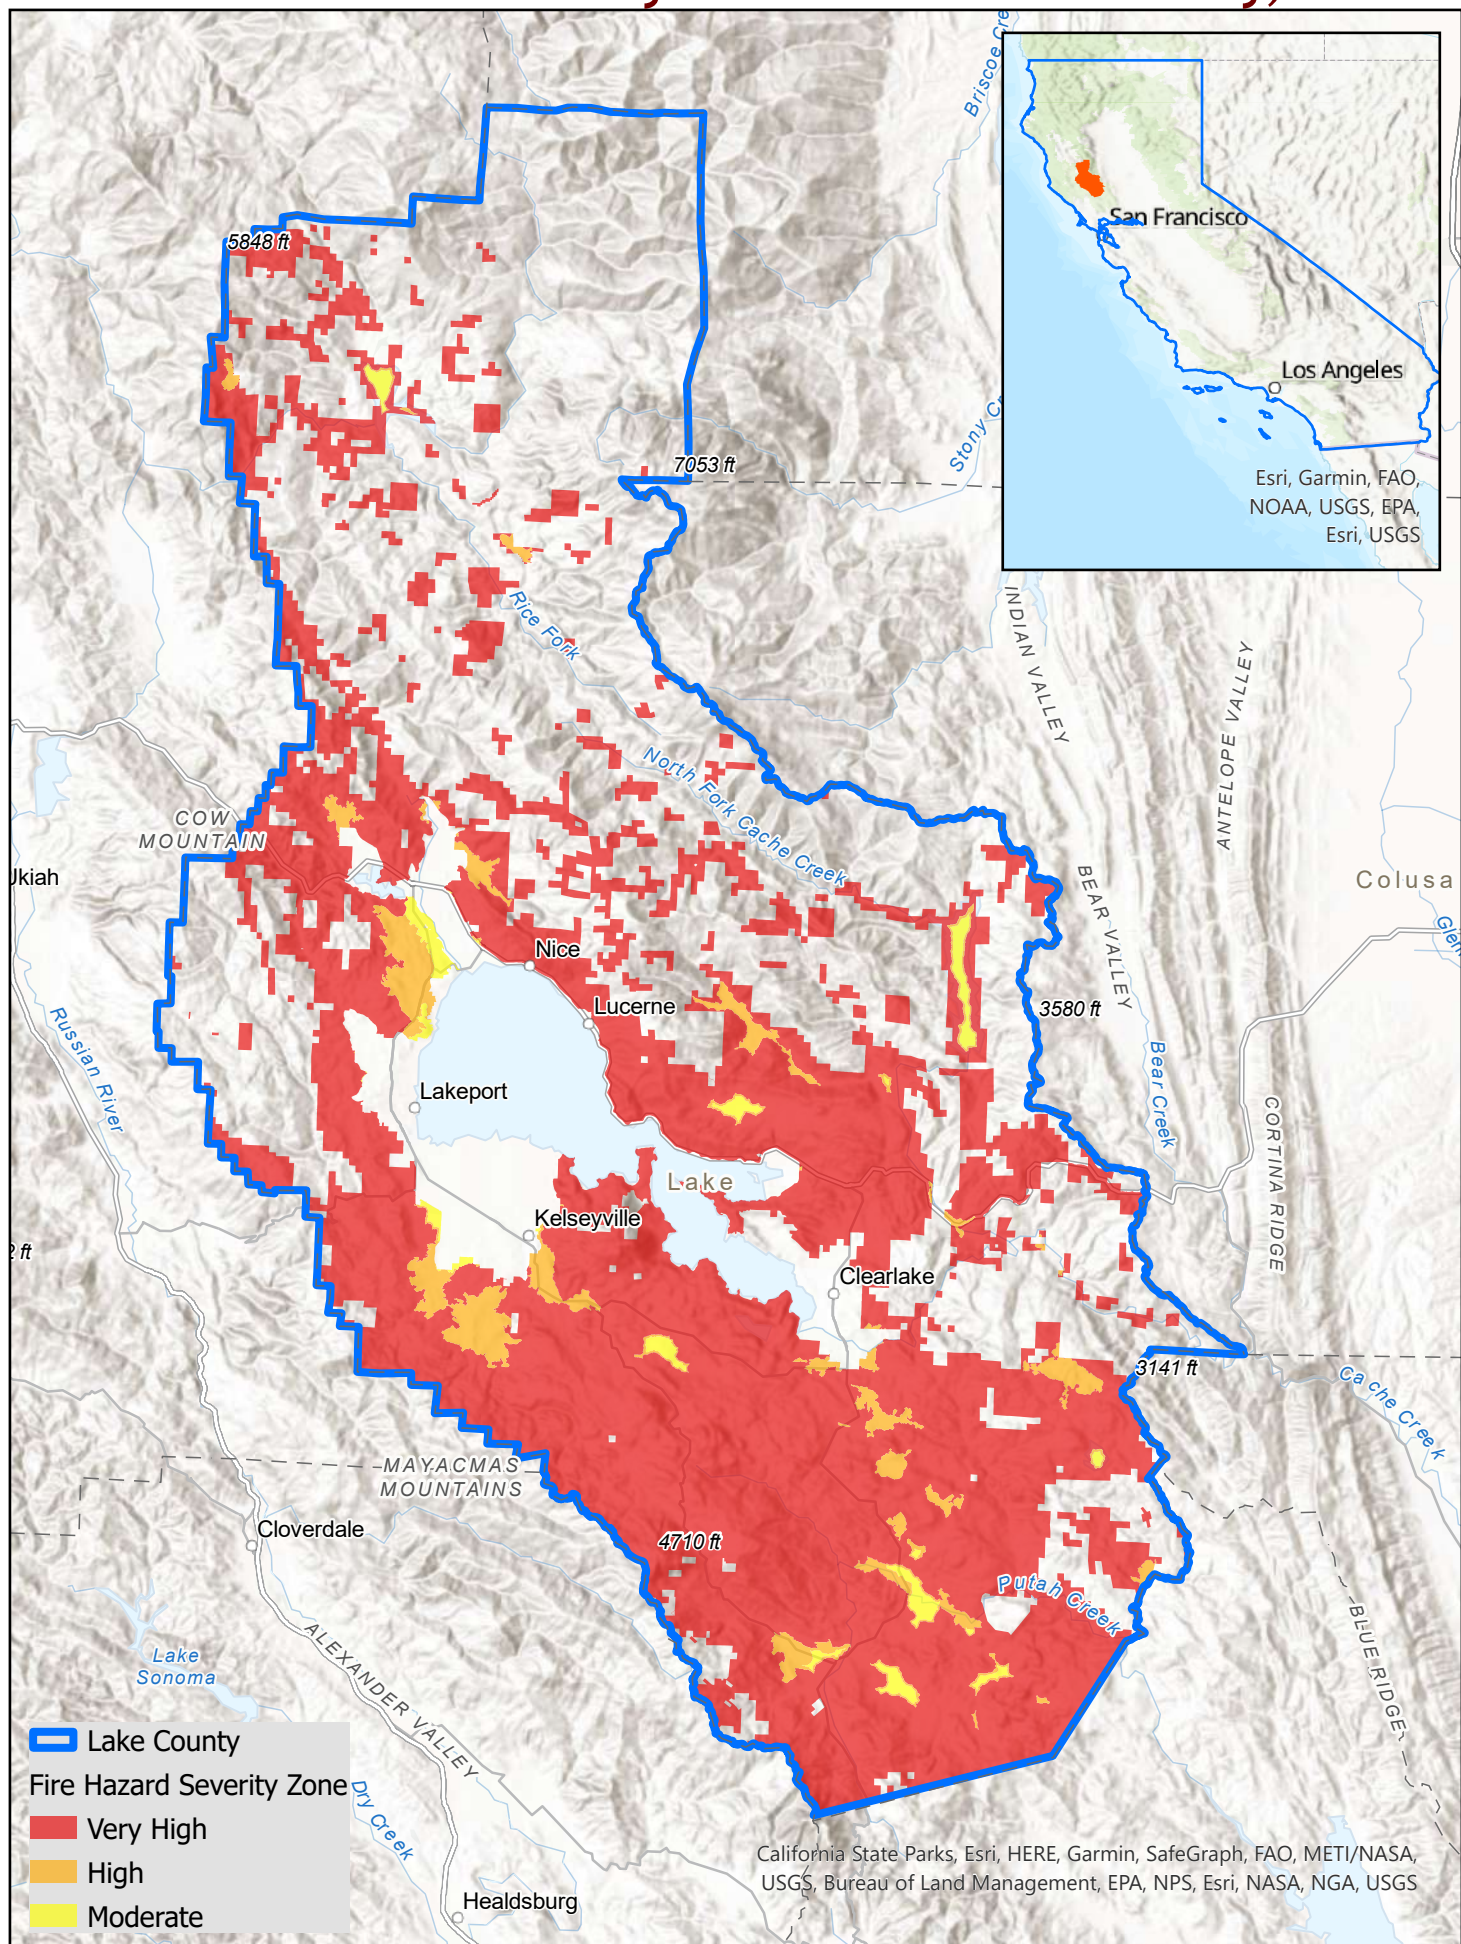

Fire Hazard Severity Zones - Lake County, CA

Legend

- Lake County
- Fire Hazard Severity Zone**
- Very High
- High
- Moderate

0 100 200 400 Miles
 Map Scale is 1:450,000

This map was created by the Lake County Resource Conservation District. Each user is responsible for their own intended use and purpose. Data obtained from <https://www.fire.ca.gov/Home/What-We-Do/Fire-Resource-Assessment-Program/GIS-Mapping-and-Data-Analytics> in November 2023.